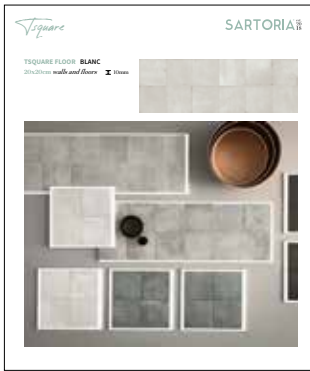

Moss Epoque 20x20