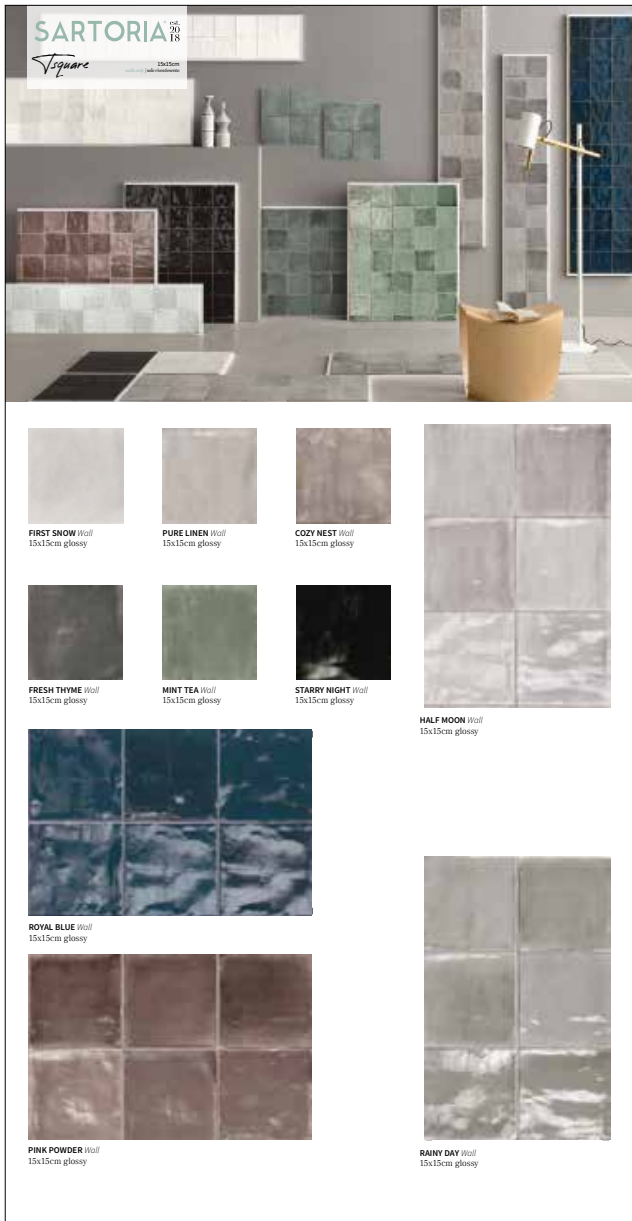

code: PS1TS1
€ 60,00

code: PS1TS2
€ 60,00

SYNOPTIC PANEL: 100x200cm