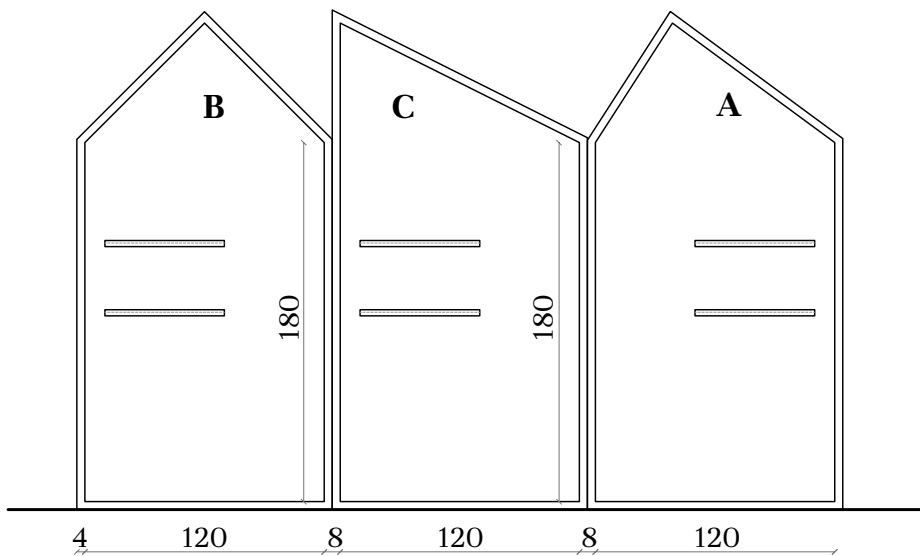

code: DISWINGSARTORIA

€ 785,00

* please note that the price is only for the display and it does not include the panels

Display
packaging size
Dimensione
imballo display
210X90 H60

DISPLAY WING SARTORIA: 166x215x65,6 (40x) panels 69x69cm

code panels empty: PVSA
€ 2,90

Modul A

Modul B

Modul C

code: DOMSAA (modul A)
code: DOMSAB (modul B)
code: DOMSAC (modul C)
€ 1700,00
* including painting and shelves

* The picture shown is for illustration purpose only